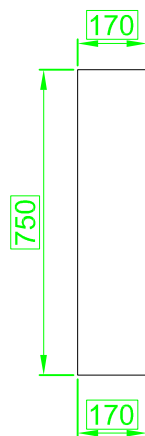

CHAIR MODULE  
Reclined position

CHAIR MODULE  
Up right position

PLEASE NOTE: THE BELOW  
DIMENSIONS ARE APPROXIMATE.

SEAT HEIGHT: 480MM  
SEAT DEPTH UPRIGHT: 500MM  
SEAT DEPTH RECLINED 600MM  
ARM 'A' HEIGHT AT FRONT: 625MM  
ARM 'A' HEIGHT AT BACK: 525MM  
ARM 'D' HEIGHT: 600MM  
BACK REST HEIGHT UPRIGHT:  
1177MM  
BACK REST HEIGHT RECLINED:  
850MM

ARM TYPE D  
Large Wedge

ARM TYPE A  
Standard External  
arms

ARM TYPE B  
standard  
internal arms

ARM TYPE C  
Wedge

ARM TYPE E  
Large Wedge with  
Drinks Trolley

ARM TYPE B, C, D & E ARE AVAILABLE WITH OPTIONAL CUPHOLDERS