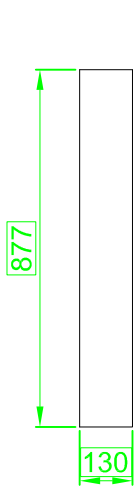

CHAIR MODULE  
Reclined position

CHAIR MODULE  
Up right position

PLEASE NOTE: THE BELOW  
DIMENSIONS ARE APPROXIMATE.

SEAT HEIGHT: 480MM  
SEAT DEPTH UPRIGHT: 500MM  
SEAT DEPTH RECLINED 600MM  
ARM 'A' HEIGHT AT FRONT: 625MM  
ARM 'A' HEIGHT AT BACK: 525MM  
ARM 'D' HEIGHT: 600MM  
BACK REST HEIGHT UPRIGHT:  
1177MM  
BACK REST HEIGHT RECLINED:  
850MM

ARM TYPE D  
Large Wedge

ARM TYPE A  
Standard External  
arms

ARM TYPE B  
standard  
internal arms

ARM TYPE C  
Wedge

ARM TYPE E  
Large Wedge with  
Drinks Trolley

ARM TYPE B, C, D & E ARE AVAILABLE WITH OPTIONAL CUPHOLDERS