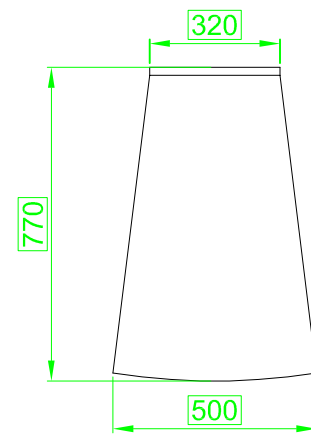

CHAIR MODULE  
Reclined position

CHAIR MODULE  
Up right position

PLEASE NOTE: THE BELOW  
DIMENSIONS ARE APPROXIMATE.

SEAT HEIGHT: 480MM  
SEAT DEPTH UPRIGHT: 500MM  
SEAT DEPTH RECLINED 600MM  
ARM 'A' HEIGHT AT FRONT: 625MM  
ARM 'A' HEIGHT AT BACK: 525MM  
ARM 'D' HEIGHT: 600MM  
BACK REST HEIGHT UPRIGHT:  
1177MM  
BACK REST HEIGHT RECLINED:  
850MM

ARM TYPE D  
Large Wedge

ARM TYPE A  
Standard External  
arms

ARM TYPE B  
standard  
internal arms

ARM TYPE C  
Wedge

ARM TYPE E  
Large Wedge with  
Drinks Trolley

ARM TYPE B, C, D & E ARE AVAILABLE WITH OPTIONAL CUPHOLDERS