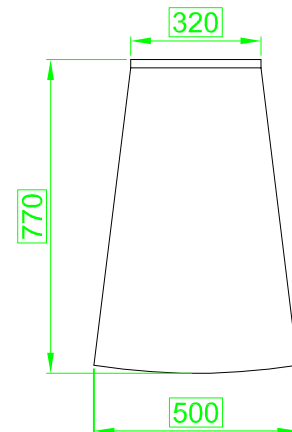

CHAIR MODULE  
Reclined position

CHAIR MODULE  
Up right position

PLEASE NOTE: THE BELOW  
DIMENSIONS ARE APPROXIMATE.

SEAT HEIGHT: 480MM  
SEAT DEPTH UPRIGHT: 500MM  
SEAT DEPTH RECLINED 600MM  
ARM 'A' HEIGHT AT FRONT: 625MM  
ARM 'A' HEIGHT AT BACK: 525MM  
ARM 'D' HEIGHT: 600MM  
BACK REST HEIGHT UPRIGHT:  
1177MM  
BACK REST HEIGHT RECLINED:  
850MM

ARM TYPE D  
Large Wedge

ARM TYPE A  
Standard External  
arms

ARM TYPE B  
standard  
internal arms

ARM TYPE C  
Wedge

ARM TYPE E  
Large Wedge with  
Drinks Trolley

ARM TYPE B, C, D & E ARE AVAILABLE WITH OPTIONAL CUPHOLDERS