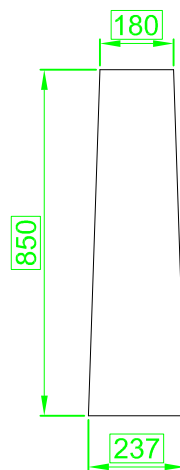

CHAIR MODULE  
Reclined position

CHAIR MODULE  
Up right position

PLEASE NOTE: THE BELOW  
DIMENSIONS ARE APPROXIMATE.

SEAT HEIGHT: 480MM  
SEAT DEPTH UPRIGHT: 500MM  
SEAT DEPTH RECLINED 600MM  
ARM 'A' HEIGHT AT FRONT: 625MM  
ARM 'A' HEIGHT AT BACK: 525MM  
ARM 'D' HEIGHT: 600MM  
BACK REST HEIGHT UPRIGHT:  
1177MM  
BACK REST HEIGHT RECLINED:  
850MM

ARM TYPE D  
Large Wedge

ARM TYPE A  
Standard External  
arms

ARM TYPE B  
standard  
internal arms

ARM TYPE C  
Wedge

ARM TYPE E  
Large Wedge with  
Drinks Trolley

ARM TYPE B, C, D & E ARE AVAILABLE WITH OPTIONAL CUPHOLDERS